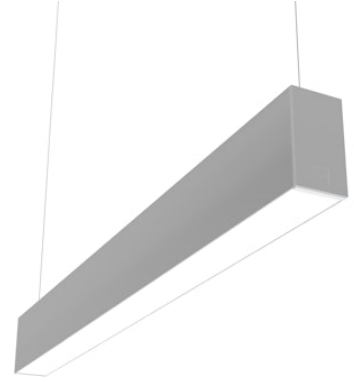

# FLOS

N70UEM4G02B Anodized Grey

## In-Finity 70 Suspension Up & Down Emergency 4000K General Lighting

Designed by FLOS Architectural

LED modular system for suspended installation, including LED luminaires, aluminum installation profile, and diffusers. Drivers included in lighting modules for 220-240V connection to mains or to other lighting modules. Suspension kit included.