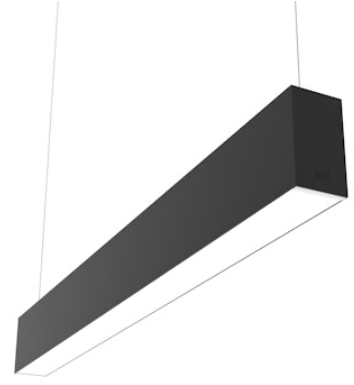

FLOS

■ N70UEM4G14BDA Black

In-Finity 70 Suspension Up & Down Emergency 4000K General Lighting Dali

Designed by FLOS Architectural

LED modular system for suspended installation, including LED luminaires, aluminum installation profile, and diffusers. Drivers included in lighting modules for 220-240V connection to mains or to other lighting modules. Suspension kit included.

Physical

Colour	Black
Trim	No
Orientation	Fixed
Length (mm)	1400
IP internal	20
IP external	20

Download

[Mounting instructions](#)

[PDF](#)

Photometric

Lighting type	Direct, Indirect
Light distribution	Symmetric
CCT (K)	4000
CRI>	80
Beam angle C0-180 (°)	103
Beam angle C90-270 (°)	103