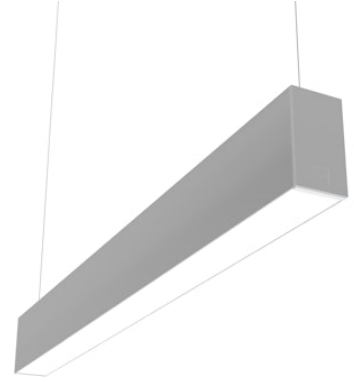

# FLOS

N70UEM3U02B Anodized Grey

## In-Finity 70 Suspension Up & Down Emergency 3000K Micro-Prismatic Diffuser

Designed by FLOS Architectural

LED modular system for suspended installation, including LED luminaires, aluminum installation profile, and diffusers. Drivers included in lighting modules for 220-240V connection to mains or to other lighting modules. Suspension kit included.