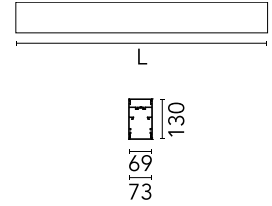

LED modular system for suspended installation, including LED luminaires, aluminum installation profile, and diffusers. Drivers included in lighting modules for 220-240V connection to mains or to other lighting modules. Suspension kit included.