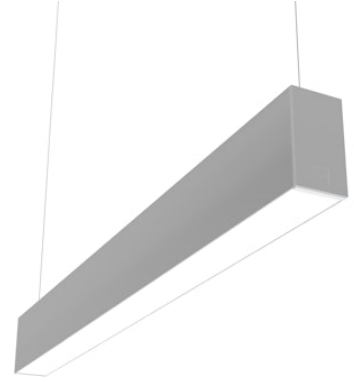

# FLOS

N70UEM3G02B Anodized Grey

## In-Finity 70 Suspension Up & Down Emergency 3000K General Lighting

Designed by FLOS Architectural

LED modular system for suspended installation, including LED luminaires, aluminum installation profile, and diffusers. Drivers included in lighting modules for 220-240V connection to mains or to other lighting modules. Suspension kit included.