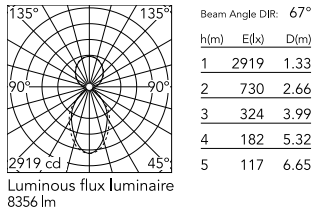

Physical

Colour	Black
Trim	No
Orientation	Fixed
Length (mm)	3095
Net weight (kg)	13.6
IP internal	20
IP external	20

Download

Mounting instructions [↓ PDF](#)

Photometric Files

LDT / IES [↓ ZIP](#)

Technical Drawings

2D [↓ ZIP](#)

3D [↓ ZIP](#)

Schematic light drawing

Photometric

Lighting type	Direct, Indirect
Light distribution	Asymmetric
CCT (K)	4000
CRI>	80
Beam angle C0-180 (°)	67
Beam angle C90-270 (°)	76
UGR _L	<19