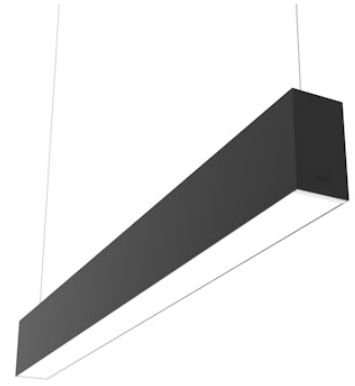

FLOS

■ N70U304U14B Black

In-Finity 70 Suspension Up & Down 4000K Micro-Prismatic Diffuser

Designed by FLOS Architectural, 2017

LED modular system for suspended installation, including LED luminaires, aluminum installation profile, and diffusers. Drivers included in lighting modules for 220-240V connection to mains or to other lighting modules. Suspension kit included.

Are you a professional and your project needs consulting and support?

[BOOK AN APPOINTMENT](#)

Main specifications

Mounting	Suspension
Environments	Indoor dry location
Light source type	LED
Light sources included	Yes
LED type	Top LED
Lamp category	LED
Number of lamps	1
Power (W)	111
Lumen Output (lm)	8356

Physical

Colour	Black
Trim	No
Orientation	Fixed
Length (mm)	3095
Net weight (kg)	13.6
IP internal	20
IP external	20

Download

Mounting instructions [↓ PDF](#)

Photometric Files

LDT / IES [↓ ZIP](#)

Technical Drawings