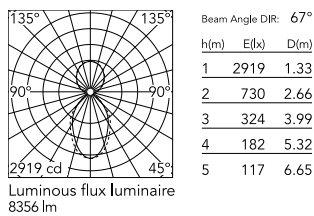

Physical

Colour	Anodized Grey
Trim	No
Orientation	Fixed
Length (mm)	3095
Net weight (kg)	13.6
IP internal	20
IP external	20

Download

Mounting instructions [↓ PDF](#)

Photometric Files

LDT / IES [↓ ZIP](#)

Technical Drawings

2D [↓ ZIP](#)

3D [↓ ZIP](#)

Schematic light drawing

Photometric

Lighting type	Direct, Indirect
Light distribution	Asymmetric
CCT (K)	4000
CRI>	80
Beam angle C0-180 (°)	67
Beam angle C90-270 (°)	76
UGR _L	<19