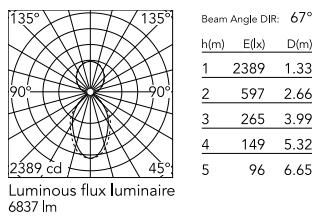

Physical

Colour	White
Trim	No
Orientation	Fixed
Length (mm)	2530
Net weight (kg)	11
IP internal	20
IP external	20

Download

Mounting instructions [↓ PDF](#)

Photometric Files

LDT / IES [↓ ZIP](#)

Technical Drawings

2D [↓ ZIP](#)

3D [↓ ZIP](#)

Schematic light drawing

Photometric

Lighting type	Direct, Indirect
Light distribution	Asymmetric
CCT (K)	4000
CRI>	80
Beam angle C0-180 (°)	67
Beam angle C90-270 (°)	76
UGR _L	<19