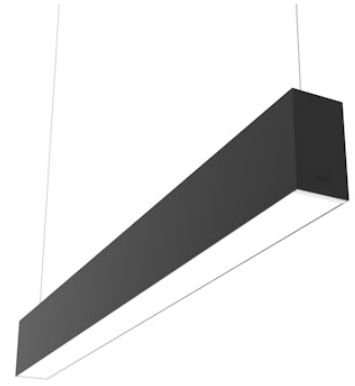

# FLOS

■ N70U254U14B Black

## In-Finity 70 Suspension Up & Down 4000K Micro-Prismatic Diffuser

Designed by FLOS Architectural, 2017

LED modular system for suspended installation, including LED luminaires, aluminum installation profile, and diffusers. Drivers included in lighting modules for 220-240V connection to mains or to other lighting modules. Suspension kit included.