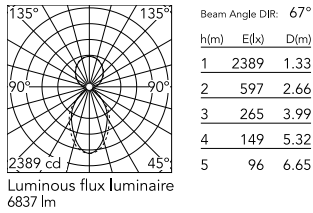

### Physical

Colour	Black
Trim	No
Orientation	Fixed
Length (mm)	2530
Net weight (kg)	11
IP internal	20
IP external	20

### Photometric Files

LDT / IES [↓ ZIP](#)

### Technical Drawings

2D [↓ ZIP](#)

3D [↓ ZIP](#)

## Schematic light drawing