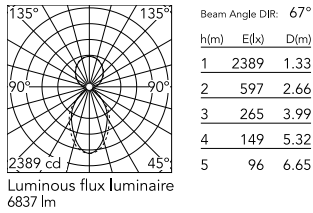

Physical

Colour	Anodized Grey
Trim	No
Orientation	Fixed
Length (mm)	2530
Net weight (kg)	11
IP internal	20
IP external	20

Download

Mounting instructions [↓ PDF](#)

Photometric Files

LDT / IES [↓ ZIP](#)

Technical Drawings

2D [↓ ZIP](#)

3D [↓ ZIP](#)

Schematic light drawing

Photometric

Lighting type	Direct, Indirect
Light distribution	Asymmetric
CCT (K)	4000
CRI>	80
Beam angle C0-180 (°)	67
Beam angle C90-270 (°)	76
UGR _L	<19