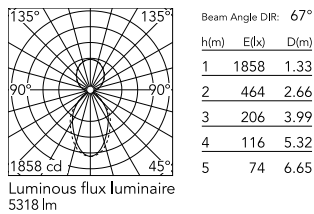

Physical

Colour	White
Trim	No
Orientation	Fixed
Length (mm)	1970
Net weight (kg)	8.10
IP internal	20
IP external	20

Download

Mounting instructions [↓ PDF](#)

Photometric Files

LDT / IES [↓ ZIP](#)

Technical Drawings

2D [↓ ZIP](#)

3D [↓ ZIP](#)

Schematic light drawing

Photometric

Lighting type	Direct, Indirect
Light distribution	Asymmetric
CCT (K)	4000
CRI>	80
Beam angle C0-180 (°)	67
Beam angle C90-270 (°)	76
UGR _L	<19