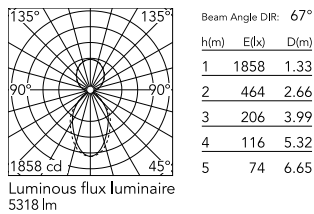

Physical

Colour	Black
Trim	No
Orientation	Fixed
Length (mm)	1970
Net weight (kg)	8.10
IP internal	20
IP external	20

Download

Mounting instructions [↓ PDF](#)

Photometric Files

LDT / IES [↓ ZIP](#)

Technical Drawings

2D [↓ ZIP](#)

3D [↓ ZIP](#)

Schematic light drawing

Photometric

Lighting type	Direct, Indirect
Light distribution	Asymmetric
CCT (K)	4000
CRI>	80
Beam angle C0-180 (°)	67
Beam angle C90-270 (°)	76
UGR _L	<19