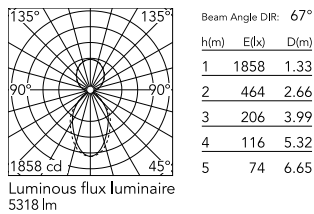

Physical

Colour	Anodized Grey
Trim	No
Orientation	Fixed
Length (mm)	1970
Net weight (kg)	8.10
IP internal	20
IP external	20

Download

Mounting instructions [↓ PDF](#)

Photometric Files

LDT / IES [↓ ZIP](#)

Technical Drawings

2D [↓ ZIP](#)

3D [↓ ZIP](#)

Schematic light drawing

Photometric

Lighting type	Direct, Indirect
Light distribution	Asymmetric
CCT (K)	4000
CRI>	80
Beam angle C0-180 (°)	67
Beam angle C90-270 (°)	76
UGR _L	<19