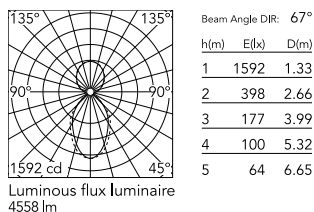

Physical

Colour	Black
Trim	No
Orientation	Fixed
Length (mm)	1690
Net weight (kg)	7.40
IP internal	20
IP external	20

Download

Mounting instructions [↓ PDF](#)

Photometric Files

LDT / IES [↓ ZIP](#)

Technical Drawings

2D [↓ ZIP](#)

3D [↓ ZIP](#)

Schematic light drawing

Photometric

Lighting type	Direct, Indirect
Light distribution	Asymmetric
CCT (K)	4000
CRI>	80
Beam angle C0-180 (°)	67
Beam angle C90-270 (°)	76
UGR _L	<19