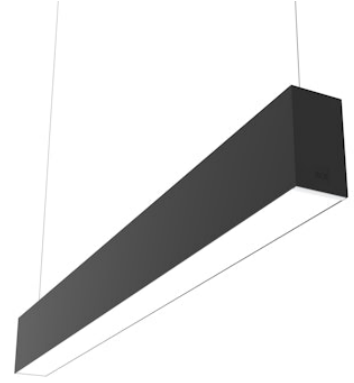

FLOS

■ N70U164U14B Black

In-Finity 70 Suspension Up & Down 4000K Micro-Prismatic Diffuser

Designed by FLOS Architectural, 2017

LED modular system for suspended installation, including LED luminaires, aluminum installation profile, and diffusers. Drivers included in lighting modules for 220-240V connection to mains or to other lighting modules. Suspension kit included.

Are you a professional and your project needs consulting and support?

[BOOK AN APPOINTMENT](#)

Main specifications

Mounting	Suspension
Environments	Indoor dry location
Light source type	LED
Light sources included	Yes
LED type	Top LED
Lamp category	LED
Number of lamps	1
Power (W)	61
Lumen Output (lm)	4558

Physical

Colour	Black
Trim	No
Orientation	Fixed
Length (mm)	1690
Net weight (kg)	7.40
IP internal	20
IP external	20

Download

Mounting instructions [↓ PDF](#)

Photometric Files

LDT / IES [↓ ZIP](#)

Technical Drawings