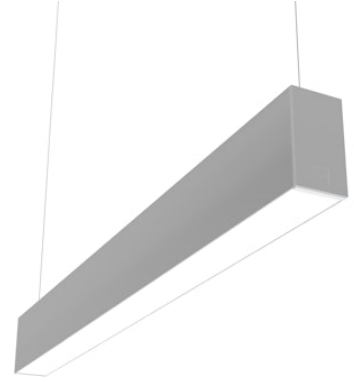

FLOS

N70U164U02B Anodized Grey

In-Finity 70 Suspension Up & Down 4000K Micro-Prismatic Diffuser

Designed by FLOS Architectural, 2017

LED modular system for suspended installation, including LED luminaires, aluminum installation profile, and diffusers. Drivers included in lighting modules for 220-240V connection to mains or to other lighting modules. Suspension kit included.

Are you a professional and your project needs consulting and support?

[BOOK AN APPOINTMENT](#)

Main specifications

Mounting	Suspension
Environments	Indoor dry location
Light source type	LED
Light sources included	Yes
LED type	Top LED
Lamp category	LED
Number of lamps	1
Power (W)	61
Lumen Output (lm)	4558

Physical

Colour	Anodized Grey
Trim	No
Orientation	Fixed
Length (mm)	1690
Net weight (kg)	7.40
IP internal	20
IP external	20

Download

Mounting instructions [↓ PDF](#)

Photometric Files

LDT / IES [↓ ZIP](#)

Technical Drawings