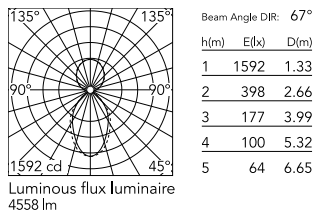

Physical

Colour	Anodized Grey
Trim	No
Orientation	Fixed
Length (mm)	1690
Net weight (kg)	7.40
IP internal	20
IP external	20

Download

Mounting instructions [↓ PDF](#)

Photometric Files

LDT / IES [↓ ZIP](#)

Technical Drawings

2D [↓ ZIP](#)

3D [↓ ZIP](#)

Schematic light drawing

Photometric

Lighting type	Direct, Indirect
Light distribution	Asymmetric
CCT (K)	4000
CRI>	80
Beam angle C0-180 (°)	67
Beam angle C90-270 (°)	76
UGR _L	<19