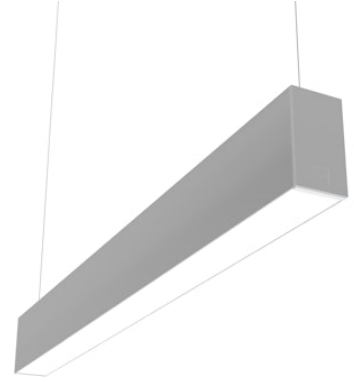

FLOS

N70U144U02B Anodized Grey

In-Finity 70 Suspension Up & Down 4000K Micro-Prismatic Diffuser

Designed by FLOS Architectural, 2017

LED modular system for suspended installation, including LED luminaires, aluminum installation profile, and diffusers. Drivers included in lighting modules for 220-240V connection to mains or to other lighting modules. Suspension kit included.

Are you a professional and your project needs consulting and support?

[BOOK AN APPOINTMENT](#)

Main specifications

Mounting	Suspension
Environments	Indoor dry location
Light source type	LED
Light sources included	Yes
LED type	Top LED
Lamp category	LED
Number of lamps	1
Power (W)	50
Lumen Output (lm)	3798

Physical

Colour	Anodized Grey
Trim	No
Orientation	Fixed
Length (mm)	1405
Net weight (kg)	6.60
IP internal	20
IP external	20

Download

Mounting instructions [↓ PDF](#)

Photometric Files

LDT / IES [↓ ZIP](#)

Technical Drawings