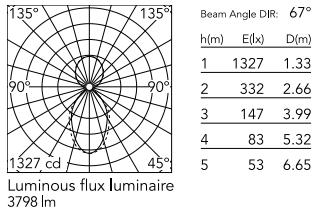

Physical

Colour	Anodized Grey
Trim	No
Orientation	Fixed
Length (mm)	1405
Net weight (kg)	6.60
IP internal	20
IP external	20

Download

Mounting instructions [↓ PDF](#)

Photometric Files

LDT / IES [↓ ZIP](#)

Technical Drawings

2D [↓ ZIP](#)

3D [↓ ZIP](#)

Schematic light drawing

Photometric

Lighting type	Direct, Indirect
Light distribution	Asymmetric
CCT (K)	4000
CRI>	80
Beam angle C0-180 (°)	67
Beam angle C90-270 (°)	76
UGR _L	<19