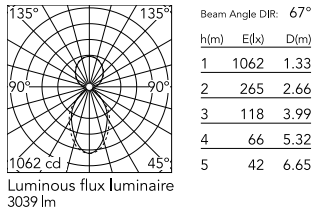

Physical

Colour	White
Trim	No
Orientation	Fixed
Length (mm)	1125
Net weight (kg)	5
IP internal	20
IP external	20

Download

Mounting instructions [↓ PDF](#)

Photometric Files

LDT / IES [↓ ZIP](#)

Technical Drawings

2D [↓ ZIP](#)

3D [↓ ZIP](#)

Schematic light drawing

Photometric

Lighting type	Direct, Indirect
Light distribution	Asymmetric
CCT (K)	4000
CRI>	80
Beam angle C0-180 (°)	67
Beam angle C90-270 (°)	76
UGR _L	<19