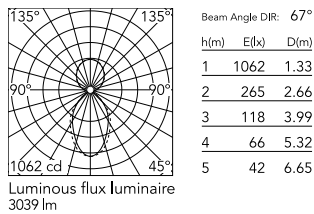

Physical

Colour	Black
Trim	No
Orientation	Fixed
Length (mm)	1125
Net weight (kg)	5
IP internal	20
IP external	20

Download

Mounting instructions [↓ PDF](#)

Photometric Files

LDT / IES [↓ ZIP](#)

Technical Drawings

2D [↓ ZIP](#)

3D [↓ ZIP](#)

Schematic light drawing

Photometric

Lighting type	Direct, Indirect
Light distribution	Asymmetric
CCT (K)	4000
CRI>	80
Beam angle C0-180 (°)	67
Beam angle C90-270 (°)	76
UGR _L	<19