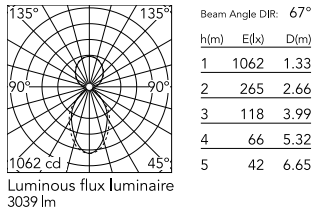

Physical

Colour	Anodized Grey
Trim	No
Orientation	Fixed
Length (mm)	1125
Net weight (kg)	5
IP internal	20
IP external	20

Download

Mounting instructions [↓ PDF](#)

Photometric Files

LDT / IES [↓ ZIP](#)

Technical Drawings

2D [↓ ZIP](#)

3D [↓ ZIP](#)

Schematic light drawing

Photometric

Lighting type	Direct, Indirect
Light distribution	Asymmetric
CCT (K)	4000
CRI>	80
Beam angle C0-180 (°)	67
Beam angle C90-270 (°)	76
UGR _L	<19