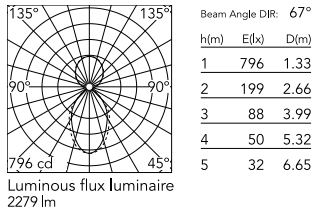

Physical

Colour	Black
Trim	No
Orientation	Fixed
Length (mm)	845
Net weight (kg)	4.80
IP internal	20
IP external	20

Download

Mounting instructions [↓ PDF](#)

Photometric Files

LDT / IES [↓ ZIP](#)

Technical Drawings

2D [↓ ZIP](#)

3D [↓ ZIP](#)

Schematic light drawing

Photometric

Lighting type	Direct, Indirect
Light distribution	Asymmetric
CCT (K)	4000
CRI>	80
Beam angle C0-180 (°)	67
Beam angle C90-270 (°)	76
UGR _L	<19