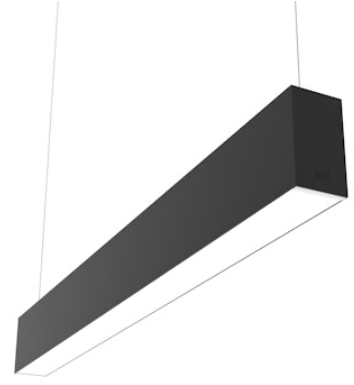

FLOS

■ N70U084U14B Black

In-Finity 70 Suspension Up & Down 4000K Micro-Prismatic Diffuser

Designed by FLOS Architectural, 2017

LED modular system for suspended installation, including LED luminaires, aluminum installation profile, and diffusers. Drivers included in lighting modules for 220-240V connection to mains or to other lighting modules. Suspension kit included.

Are you a professional and your project needs consulting and support?

[BOOK AN APPOINTMENT](#)

Main specifications

Mounting	Suspension
Environments	Indoor dry location
Light source type	LED
Light sources included	Yes
LED type	Top LED
Lamp category	LED
Number of lamps	1
Power (W)	30
Lumen Output (lm)	2279

Physical

Colour	Black
Trim	No
Orientation	Fixed
Length (mm)	845
Net weight (kg)	4.80
IP internal	20
IP external	20

Download

Mounting instructions [↓ PDF](#)

Photometric Files

LDT / IES [↓ ZIP](#)

Technical Drawings