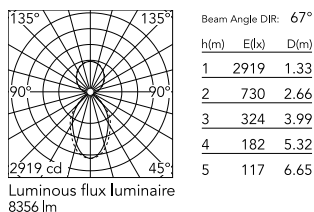

Physical

Colour	White
Trim	No
Orientation	Fixed
Length (mm)	3095
Net weight (kg)	13.6
IP internal	20
IP external	20

Download

Mounting instructions [↓ PDF](#)

Photometric Files

LDT / IES [↓ ZIP](#)

Technical Drawings

2D [↓ ZIP](#)

3D [↓ ZIP](#)

Schematic light drawing

Photometric

Lighting type	Direct, Indirect
Light distribution	Asymmetric
CCT (K)	4000
CRI>	80
Beam angle C0-180 (°)	67
Beam angle C90-270 (°)	76
UGR _L	<19