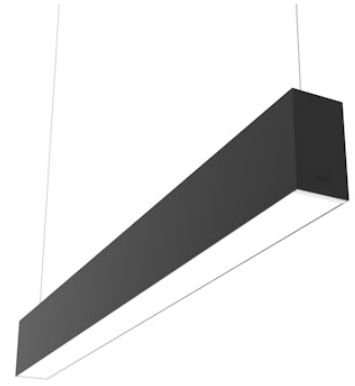

FLOS

■ N70U304U14BDA Black

In-Finity 70 Suspension Up & Down 4000K Micro-Prismatic Diffuser Dali

Designed by FLOS Architectural, 2017

LED modular system for suspended installation, including LED luminaires, aluminum installation profile, and diffusers. Drivers included in lighting modules for 220-240V connection to mains or to other lighting modules. Suspension kit included.

Are you a professional and your project needs consulting and support?

[BOOK AN APPOINTMENT](#)

Main specifications

| | |
|------------------------|---------------------|
| Mounting | Suspension |
| Environments | Indoor dry location |
| Light source type | LED |
| Light sources included | Yes |
| LED type | Top LED |
| Lamp category | LED |
| Number of lamps | 1 |
| Power (W) | 111 |
| Lumen Output (lm) | 8356 |

Physical

| | |
|-----------------|-------|
| Colour | Black |
| Trim | No |
| Orientation | Fixed |
| Length (mm) | 3095 |
| Net weight (kg) | 13.6 |
| IP internal | 20 |
| IP external | 20 |

Download

Mounting instructions [↓ PDF](#)

Notes

Micro-Prismatic Diffuser: Highly efficient multilayer diffuser that, thanks to its unique micro-prismatic texture, provides a glare free UGR<19 light beam. / Emergency: Emergency Module available in all versions, length 1405 mm. In normal use, it uses the same power consumption as the standard In-Finity. In emergency use, it emits 10% of normal use during 3 hours. Endcaps: must be ordered separately. Consult Flos Architectural team for a configuration without end caps.