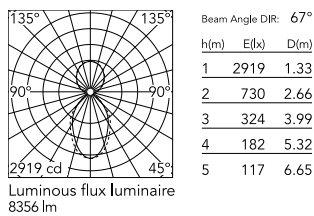

Physical

| | |
|-----------------|-------|
| Colour | Black |
| Trim | No |
| Orientation | Fixed |
| Length (mm) | 3095 |
| Net weight (kg) | 13.6 |
| IP internal | 20 |
| IP external | 20 |

Download

Mounting instructions [↓ PDF](#)

Photometric Files

LDT / IES [↓ ZIP](#)

Technical Drawings

2D [↓ ZIP](#)

3D [↓ ZIP](#)

Schematic light drawing

Photometric

| | |
|------------------------|------------------|
| Lighting type | Direct, Indirect |
| Light distribution | Asymmetric |
| CCT (K) | 4000 |
| CRI> | 80 |
| Beam angle C0-180 (°) | 67 |
| Beam angle C90-270 (°) | 76 |
| UGR _L | <19 |