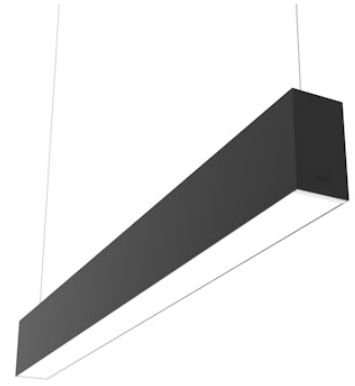

FLOS

■ N70U254U14BDA Black

In-Finity 70 Suspension Up & Down 4000K Micro-Prismatic Diffuser Dali

Designed by FLOS Architectural, 2017

LED modular system for suspended installation, including LED luminaires, aluminum installation profile, and diffusers. Drivers included in lighting modules for 220-240V connection to mains or to other lighting modules. Suspension kit included.

Are you a professional and your project needs consulting and support?

[BOOK AN APPOINTMENT](#)

Main specifications

Mounting	Suspension
Environments	Indoor dry location
Light source type	LED
Light sources included	Yes
LED type	Top LED
Lamp category	LED
Number of lamps	1
Power (W)	91
Lumen Output (lm)	6837

Physical

Colour	Black
Trim	No
Orientation	Fixed
Length (mm)	2530
Net weight (kg)	11
IP internal	20
IP external	20

Download

Mounting instructions [↓ PDF](#)

Photometric Files

LDT / IES [↓ ZIP](#)

Technical Drawings