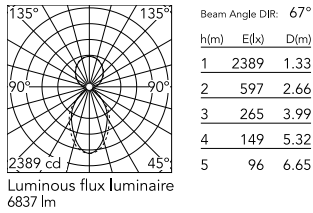

Physical

Colour	Black
Trim	No
Orientation	Fixed
Length (mm)	2530
Net weight (kg)	11
IP internal	20
IP external	20

Download

Mounting instructions [↓ PDF](#)

Photometric Files

LDT / IES [↓ ZIP](#)

Technical Drawings

2D [↓ ZIP](#)

3D [↓ ZIP](#)

Schematic light drawing

Photometric

Lighting type	Direct, Indirect
Light distribution	Asymmetric
CCT (K)	4000
CRI>	80
Beam angle C0-180 (°)	67
Beam angle C90-270 (°)	76
UGR _L	<19