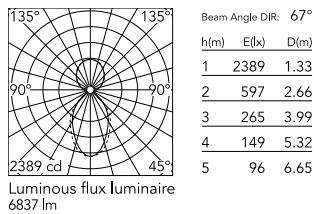

Physical

Colour	Anodized Grey
Trim	No
Orientation	Fixed
Length (mm)	2530
Net weight (kg)	11
IP internal	20
IP external	20

Download

Mounting instructions [↓ PDF](#)

Photometric Files

LDT / IES [↓ ZIP](#)

Technical Drawings

2D [↓ ZIP](#)

3D [↓ ZIP](#)

Schematic light drawing

Photometric

Lighting type	Direct, Indirect
Light distribution	Asymmetric
CCT (K)	4000
CRI>	80
Beam angle C0-180 (°)	67
Beam angle C90-270 (°)	76
UGR _L	<19