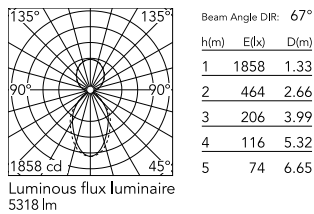

### Physical

Colour	Black
Trim	No
Orientation	Fixed
Length (mm)	1970
Net weight (kg)	8.10
IP internal	20
IP external	20

### Photometric Files

LDT / IES [↓ ZIP](#)

### Technical Drawings

2D [↓ ZIP](#)

3D [↓ ZIP](#)

## Schematic light drawing