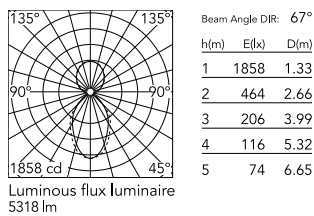

Physical

Colour	Anodized Grey
Trim	No
Orientation	Fixed
Length (mm)	1970
Net weight (kg)	8.10
IP internal	20
IP external	20

Download

Mounting instructions [↓ PDF](#)

Photometric Files

LDT / IES [↓ ZIP](#)

Technical Drawings

2D [↓ ZIP](#)

3D [↓ ZIP](#)

Schematic light drawing

Photometric

Lighting type	Direct, Indirect
Light distribution	Asymmetric
CCT (K)	4000
CRI>	80
Beam angle C0-180 (°)	67
Beam angle C90-270 (°)	76
UGR _L	<19