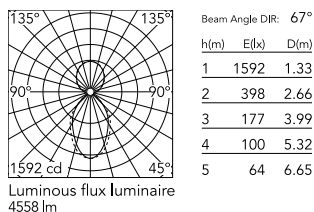

Physical

Colour	White
Trim	No
Orientation	Fixed
Length (mm)	1690
Net weight (kg)	7.40
IP internal	20
IP external	20

Download

Mounting instructions [↓ PDF](#)

Photometric Files

LDT / IES [↓ ZIP](#)

Technical Drawings

2D [↓ ZIP](#)

3D [↓ ZIP](#)

Schematic light drawing

Photometric

Lighting type	Direct, Indirect
Light distribution	Asymmetric
CCT (K)	4000
CRI>	80
Beam angle C0-180 (°)	67
Beam angle C90-270 (°)	76
UGR _L	<19