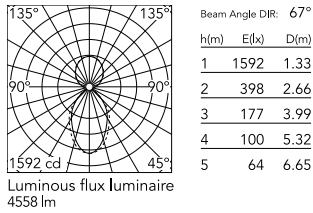

Physical

Colour	Black
Trim	No
Orientation	Fixed
Length (mm)	1690
Net weight (kg)	7.40
IP internal	20
IP external	20

Download

Mounting instructions [↓ PDF](#)

Photometric Files

LDT / IES [↓ ZIP](#)

Technical Drawings

2D [↓ ZIP](#)

3D [↓ ZIP](#)

Schematic light drawing

Photometric

Lighting type	Direct, Indirect
Light distribution	Asymmetric
CCT (K)	4000
CRI>	80
Beam angle C0-180 (°)	67
Beam angle C90-270 (°)	76
UGR _L	<19