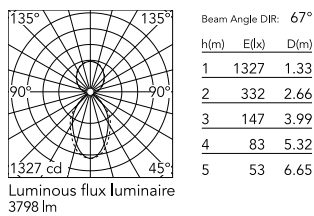

Physical

Colour	White
Trim	No
Orientation	Fixed
Length (mm)	1405
Net weight (kg)	6.60
IP internal	20
IP external	20

Download

[Mounting instructions](#) PDF

Photometric Files

[LDT / IES](#) ZIP

Technical Drawings

[2D](#) ZIP

[3D](#) ZIP

Schematic light drawing

Photometric

Lighting type	Direct, Indirect
Light distribution	Asymmetric
CCT (K)	4000
CRI>	80
Beam angle C0-180 (°)	67
Beam angle C90-270 (°)	76
UGR _L	<19

Electrical