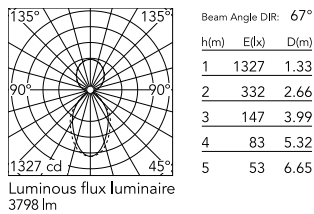

### Physical

Colour	Black
Trim	No
Orientation	Fixed
Length (mm)	1405
Net weight (kg)	6.60
IP internal	20
IP external	20

### Photometric Files

LDT / IES [↓ ZIP](#)

### Technical Drawings

2D [↓ ZIP](#)

3D [↓ ZIP](#)

## Schematic light drawing