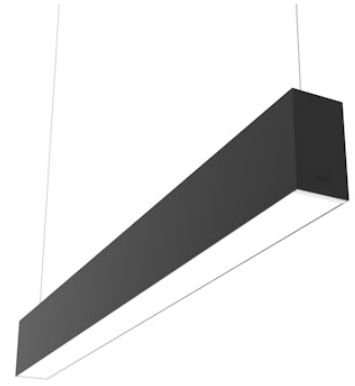

# FLOS

■ N70U144U14BDA Black

## In-Finity 70 Suspension Up & Down 4000K Micro-Prismatic Diffuser Dali

Designed by FLOS Architectural, 2017

LED modular system for suspended installation, including LED luminaires, aluminum installation profile, and diffusers. Drivers included in lighting modules for 220-240V connection to mains or to other lighting modules. Suspension kit included.