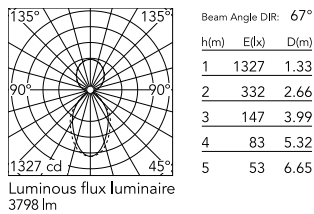

Physical

Colour	Anodized Grey
Trim	No
Orientation	Fixed
Length (mm)	1405
Net weight (kg)	6.60
IP internal	20
IP external	20

Download

Mounting instructions [↓ PDF](#)

Photometric Files

LDT / IES [↓ ZIP](#)

Technical Drawings

2D [↓ ZIP](#)

3D [↓ ZIP](#)

Schematic light drawing

Photometric

Lighting type	Direct, Indirect
Light distribution	Asymmetric
CCT (K)	4000
CRI>	80
Beam angle C0-180 (°)	67
Beam angle C90-270 (°)	76
UGR _L	<19