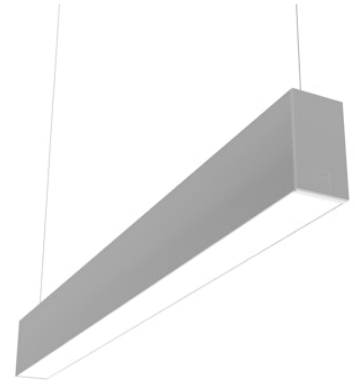

FLOS

N70U144U02BDA Anodized Grey

In-Finity 70 Suspension Up & Down 4000K Micro-Prismatic Diffuser Dali

Designed by FLOS Architectural, 2017

LED modular system for suspended installation, including LED luminaires, aluminum installation profile, and diffusers. Drivers included in lighting modules for 220-240V connection to mains or to other lighting modules. Suspension kit included.

Are you a professional and your project needs consulting and support?

[BOOK AN APPOINTMENT](#)

Main specifications

Mounting	Suspension
Environments	Indoor dry location
Light source type	LED
Light sources included	Yes
LED type	Top LED
Lamp category	LED
Number of lamps	1
Power (W)	50
Lumen Output (lm)	3798

Physical

Colour	Anodized Grey
Trim	No
Orientation	Fixed
Length (mm)	1405
Net weight (kg)	6.60
IP internal	20
IP external	20

Download

Mounting instructions [↓ PDF](#)

Photometric Files

LDT / IES [↓ ZIP](#)

Technical Drawings