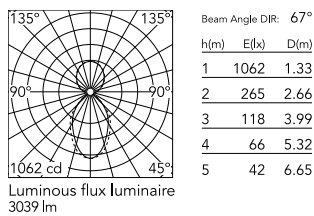

Physical

Colour	White
Trim	No
Orientation	Fixed
Length (mm)	1125
Net weight (kg)	5
IP internal	20
IP external	20

Download

Mounting instructions [↓ PDF](#)

Photometric Files

LDT / IES [↓ ZIP](#)

Technical Drawings

2D [↓ ZIP](#)

3D [↓ ZIP](#)

Schematic light drawing

Photometric

Lighting type	Direct, Indirect
Light distribution	Asymmetric
CCT (K)	4000
CRI>	80
Beam angle C0-180 (°)	67
Beam angle C90-270 (°)	76
UGR _L	<19