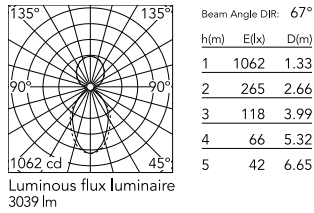

Physical

Colour	Black
Trim	No
Orientation	Fixed
Length (mm)	1125
Net weight (kg)	5
IP internal	20
IP external	20

Download

Mounting instructions [↓ PDF](#)

Photometric Files

LDT / IES [↓ ZIP](#)

Technical Drawings

2D [↓ ZIP](#)

3D [↓ ZIP](#)

Schematic light drawing

Photometric

Lighting type	Direct, Indirect
Light distribution	Asymmetric
CCT (K)	4000
CRI>	80
Beam angle C0-180 (°)	67
Beam angle C90-270 (°)	76
UGR _L	<19