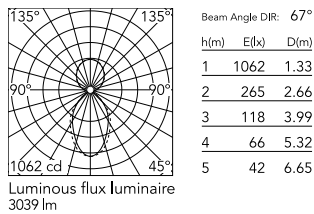

### Photometric Files

LDT / IES [↓ ZIP](#)

### Technical Drawings

2D [↓ ZIP](#)

3D [↓ ZIP](#)

## Schematic light drawing