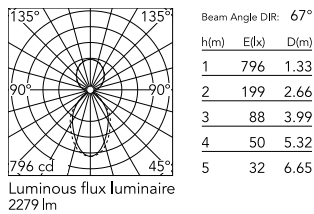

Physical

Colour	White
Trim	No
Orientation	Fixed
Length (mm)	845
Net weight (kg)	4.80
IP internal	20
IP external	20

Download

Mounting instructions [↓ PDF](#)

Photometric Files

LDT / IES [↓ ZIP](#)

Technical Drawings

2D [↓ ZIP](#)

3D [↓ ZIP](#)

Schematic light drawing

Photometric

Lighting type	Direct, Indirect
Light distribution	Asymmetric
CCT (K)	4000
CRI>	80
Beam angle C0-180 (°)	67
Beam angle C90-270 (°)	76
UGR _L	<19