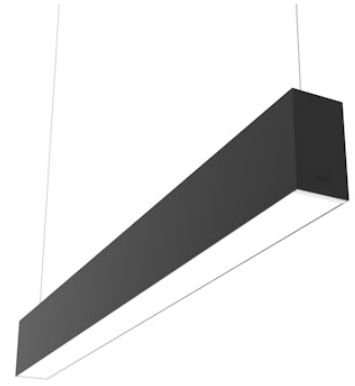

# FLOS

■ N70U084U14BDA Black

## In-Finity 70 Suspension Up & Down 4000K Micro-Prismatic Diffuser Dali

Designed by FLOS Architectural, 2017

LED modular system for suspended installation, including LED luminaires, aluminum installation profile, and diffusers. Drivers included in lighting modules for 220-240V connection to mains or to other lighting modules. Suspension kit included.