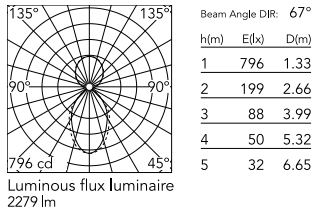

### Physical

Colour	Black
Trim	No
Orientation	Fixed
Length (mm)	845
Net weight (kg)	4.80
IP internal	20
IP external	20

### Photometric Files

LDT / IES [↓ ZIP](#)

### Technical Drawings

2D [↓ ZIP](#)

3D [↓ ZIP](#)

## Schematic light drawing