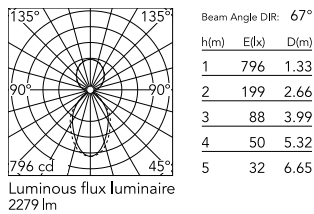

Physical

Colour	Anodized Grey
Trim	No
Orientation	Fixed
Length (mm)	845
Net weight (kg)	4.80
IP internal	20
IP external	20

Download

Mounting instructions [↓ PDF](#)

Photometric Files

LDT / IES [↓ ZIP](#)

Technical Drawings

2D [↓ ZIP](#)

3D [↓ ZIP](#)

Schematic light drawing

Photometric

Lighting type	Direct, Indirect
Light distribution	Asymmetric
CCT (K)	4000
CRI>	80
Beam angle C0-180 (°)	67
Beam angle C90-270 (°)	76
UGR _L	<19