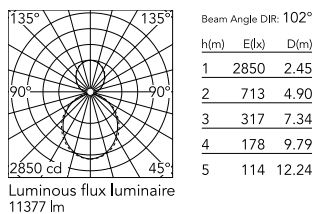

Physical

Colour	White
Trim	No
Orientation	Fixed
Length (mm)	3095
Net weight (kg)	13.6
IP internal	20
IP external	20

Download

Mounting instructions [↓ PDF](#)

Photometric Files

LDT / IES [↓ ZIP](#)

Technical Drawings

2D [↓ ZIP](#)

3D [↓ ZIP](#)

Schematic light drawing

Photometric

Lighting type	Direct, Indirect
Light distribution	Asymmetric
CCT (K)	4000
CRI>	80
Beam angle C0-180 (°)	102
Beam angle C90-270 (°)	106

Electrical