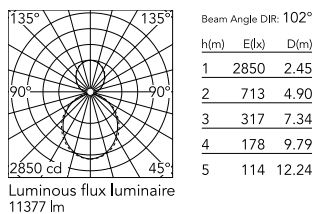

### Physical

Colour	Black
Trim	No
Orientation	Fixed
Length (mm)	3095
Net weight (kg)	13.6
IP internal	20
IP external	20

### Photometric Files

LDT / IES [↓ ZIP](#)

### Technical Drawings

2D [↓ ZIP](#)

3D [↓ ZIP](#)

## Schematic light drawing