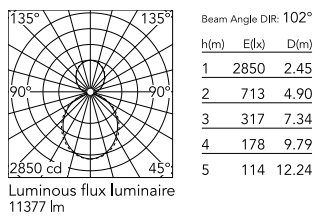

### Physical

Colour	Anodized Grey
Trim	No
Orientation	Fixed
Length (mm)	3095
Net weight (kg)	13.6
IP internal	20
IP external	20

### Photometric Files

LDT / IES [↓ ZIP](#)

### Technical Drawings

2D [↓ ZIP](#)

3D [↓ ZIP](#)

## Schematic light drawing