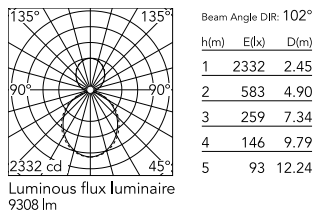

### Physical

Colour	White
Trim	No
Orientation	Fixed
Length (mm)	2530
Net weight (kg)	11
IP internal	20
IP external	20

### Photometric Files

LDT / IES [↓ ZIP](#)

### Technical Drawings

2D [↓ ZIP](#)

3D [↓ ZIP](#)

## Schematic light drawing