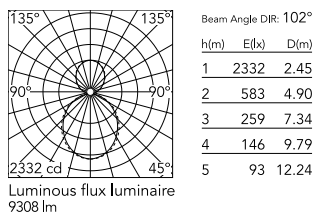

### Photometric Files

LDT / IES [↓ ZIP](#)

### Technical Drawings

2D [↓ ZIP](#)

3D [↓ ZIP](#)

## Schematic light drawing