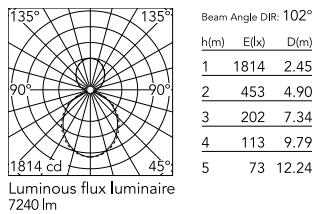

### Physical

Colour	White
Trim	No
Orientation	Fixed
Length (mm)	1970
Net weight (kg)	8.10
IP internal	20
IP external	20

### Photometric Files

LDT / IES [↓ ZIP](#)

### Technical Drawings

2D [↓ ZIP](#)

3D [↓ ZIP](#)

## Schematic light drawing