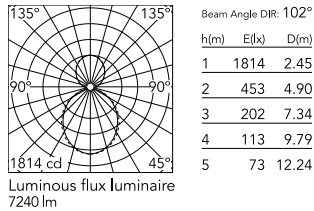

Physical

Colour	Black
Trim	No
Orientation	Fixed
Length (mm)	1970
Net weight (kg)	8.10
IP internal	20
IP external	20

Download

Mounting instructions [↓ PDF](#)

Photometric Files

LDT / IES [↓ ZIP](#)

Technical Drawings

2D [↓ ZIP](#)

3D [↓ ZIP](#)

Schematic light drawing

Photometric

Lighting type	Direct, Indirect
Light distribution	Asymmetric
CCT (K)	4000
CRI>	80
Beam angle C0-180 (°)	102
Beam angle C90-270 (°)	106

Electrical