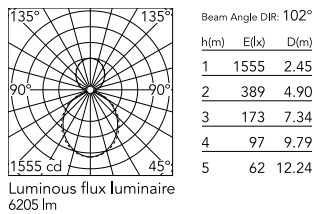

Physical

Colour	White
Trim	No
Orientation	Fixed
Length (mm)	1690
Net weight (kg)	7.40
IP internal	20
IP external	20

Download

Mounting instructions [↓ PDF](#)

Photometric Files

LDT / IES [↓ ZIP](#)

Technical Drawings

2D [↓ ZIP](#)

3D [↓ ZIP](#)

Schematic light drawing

Photometric

Lighting type	Direct, Indirect
Light distribution	Asymmetric
CCT (K)	4000
CRI>	80
Beam angle C0-180 (°)	102
Beam angle C90-270 (°)	106

Electrical