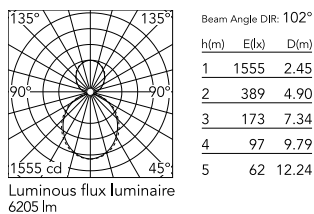

### Physical

Colour	Black
Trim	No
Orientation	Fixed
Length (mm)	1690
Net weight (kg)	7.40
IP internal	20
IP external	20

### Photometric Files

LDT / IES [↓ ZIP](#)

### Technical Drawings

2D [↓ ZIP](#)

3D [↓ ZIP](#)

## Schematic light drawing