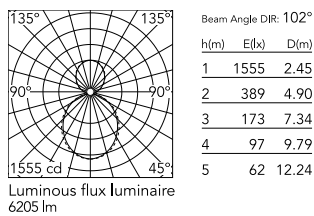

### Physical

Colour	Anodized Grey
Trim	No
Orientation	Fixed
Length (mm)	1690
Net weight (kg)	7.40
IP internal	20
IP external	20

### Photometric Files

LDT / IES [↓ ZIP](#)

### Technical Drawings

2D [↓ ZIP](#)

3D [↓ ZIP](#)

## Schematic light drawing