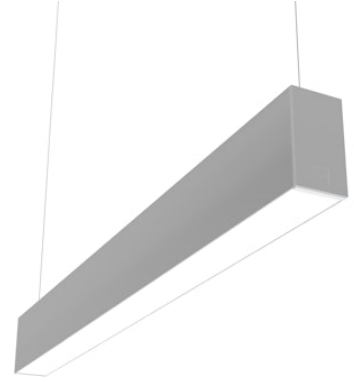

# FLOS

N70U164G02B Anodized Grey

## In-Finity 70 Suspension Up & Down 4000K General Lighting

Designed by FLOS Architectural, 2017

LED modular system for suspended installation, including LED luminaires, aluminum installation profile, and diffusers. Drivers included in lighting modules for 220-240V connection to mains or to other lighting modules. Suspension kit included.