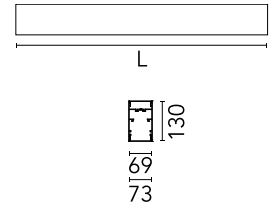

LED modular system for suspended installation, including LED luminaires, aluminum installation profile, and diffusers. Drivers included in lighting modules for 220-240V connection to mains or to other lighting modules. Suspension kit included.