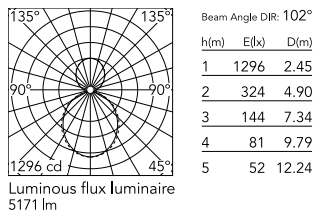

Physical

Colour	White
Trim	No
Orientation	Fixed
Length (mm)	1405
Net weight (kg)	6.60
IP internal	20
IP external	20

Download

Mounting instructions [↓ PDF](#)

Photometric Files

LDT / IES [↓ ZIP](#)

Technical Drawings

2D [↓ ZIP](#)

3D [↓ ZIP](#)

Schematic light drawing

Photometric

Lighting type	Direct, Indirect
Light distribution	Asymmetric
CCT (K)	4000
CRI>	80
Beam angle C0-180 (°)	102
Beam angle C90-270 (°)	106

Electrical