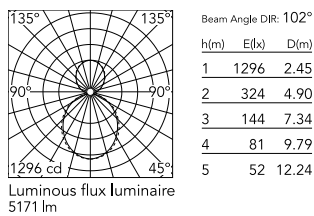

Physical

Colour	Black
Trim	No
Orientation	Fixed
Length (mm)	1405
Net weight (kg)	6.60
IP internal	20
IP external	20

Download

Mounting instructions [↓ PDF](#)

Photometric Files

LDT / IES [↓ ZIP](#)

Technical Drawings

2D [↓ ZIP](#)

3D [↓ ZIP](#)

Schematic light drawing

Photometric

Lighting type	Direct, Indirect
Light distribution	Asymmetric
CCT (K)	4000
CRI>	80
Beam angle C0-180 (°)	102
Beam angle C90-270 (°)	106

Electrical