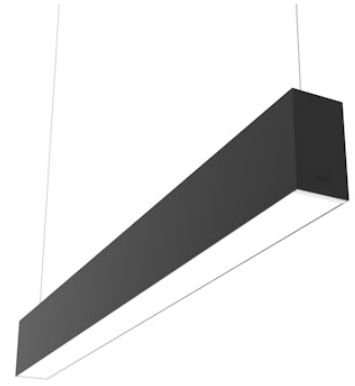

FLOS

■ N70U144G14B Black

In-Finity 70 Suspension Up & Down 4000K General Lighting

Designed by FLOS Architectural, 2017

LED modular system for suspended installation, including LED luminaires, aluminum installation profile, and diffusers. Drivers included in lighting modules for 220-240V connection to mains or to other lighting modules. Suspension kit included.

Are you a professional and your project needs consulting and support?

[BOOK AN APPOINTMENT](#)

Main specifications

Mounting	Suspension
Environments	Indoor dry location
Light source type	LED
Light sources included	Yes
LED type	Top LED
Lamp category	LED
Number of lamps	1
Power (W)	50
Lumen Output (lm)	5171

Physical

Colour	Black
Trim	No
Orientation	Fixed
Length (mm)	1405
Net weight (kg)	6.60
IP internal	20
IP external	20

Download

Mounting instructions [↓ PDF](#)

Photometric Files

LDT / IES [↓ ZIP](#)

Technical Drawings