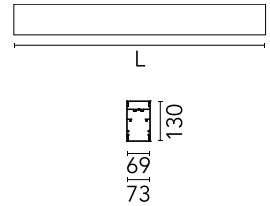

LED modular system for suspended installation, including LED luminaires, aluminum installation profile, and diffusers. Drivers included in lighting modules for 220-240V connection to mains or to other lighting modules. Suspension kit included.