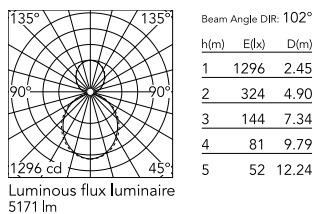

Physical

Colour	Anodized Grey
Trim	No
Orientation	Fixed
Length (mm)	1405
Net weight (kg)	6.60
IP internal	20
IP external	20

Download

Mounting instructions [↓ PDF](#)

Photometric Files

LDT / IES [↓ ZIP](#)

Technical Drawings

2D [↓ ZIP](#)

3D [↓ ZIP](#)

Schematic light drawing

Photometric

Lighting type	Direct, Indirect
Light distribution	Asymmetric
CCT (K)	4000
CRI>	80
Beam angle C0-180 (°)	102
Beam angle C90-270 (°)	106

Electrical