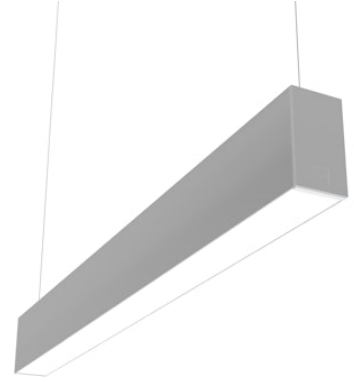

FLOS

N70U144G02B Anodized Grey

In-Finity 70 Suspension Up & Down 4000K General Lighting

Designed by FLOS Architectural, 2017

LED modular system for suspended installation, including LED luminaires, aluminum installation profile, and diffusers. Drivers included in lighting modules for 220-240V connection to mains or to other lighting modules. Suspension kit included.

Are you a professional and your project needs consulting and support?

[BOOK AN APPOINTMENT](#)

Main specifications

Mounting	Suspension
Environments	Indoor dry location
Light source type	LED
Light sources included	Yes
LED type	Top LED
Lamp category	LED
Number of lamps	1
Power (W)	50
Lumen Output (lm)	5171

Physical

Colour	Anodized Grey
Trim	No
Orientation	Fixed
Length (mm)	1405
Net weight (kg)	6.60
IP internal	20
IP external	20

Download

Mounting instructions [↓ PDF](#)

Photometric Files

LDT / IES [↓ ZIP](#)

Technical Drawings